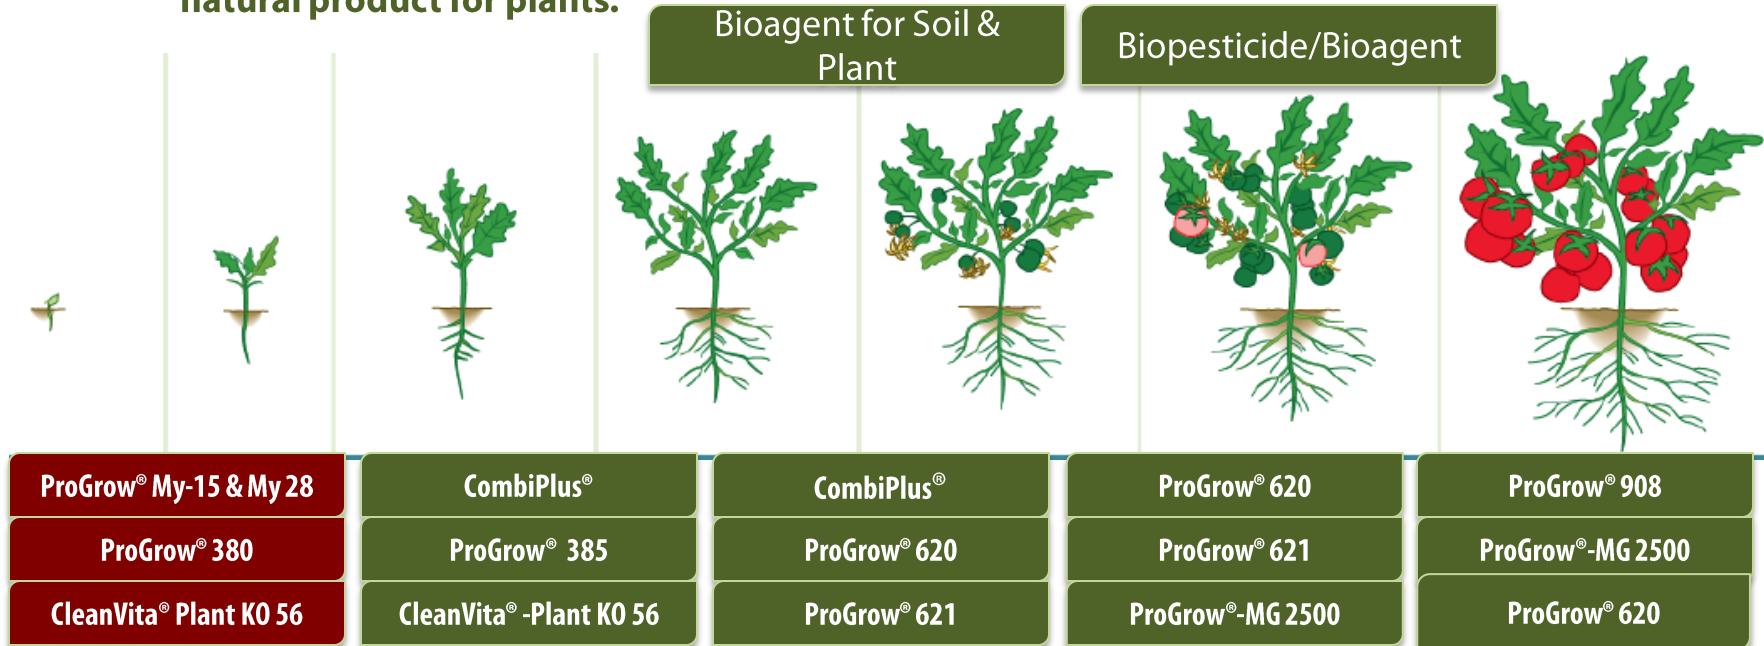

PRODUCT LINE

	Seed Treatment	Substrate Mix / Peat Moss	Localized Hole / Soil Application	Multiple Foliage Application	Remarks
Mycorrhizae					
ProGrow® My-15	●	●	●		1 g contains 16.000 alive Mycorrhizae
ProGrow® My-28	●	●	●		1 g contains 22.000 alive Mycorrhizae
Microbial Blends					
ProGrow® 380	●				For Seed Treatment only together with Sticker Seed M 580
ProGrow® 385		●	●	●	
ProGrow® 570		●	●	●	Including Mycorrhizae & Microbe
ProGrow® 620		●	●	●	Disease Controller
ProGrow® - Flora 3000				●	Disease Controller
ProGrow® 621		●	●	●	Microbial Nutrition

	Seed Treatment	Substrate Mix / Peat Moss	Localized Hole / Soil Application	Multiple Foliage Application	Remarks
Natural Defence Activator					
CombiPlus®	●	●	●	●	Variable Application
Repellent					
ProGrow® MG 2500				●	Trace Element Mix with Aroma
Adjuvants					
ProGrow® 908			●	●	Silicon
CleanVita® - Plant KO 56	●		●	●	Activated Diaromaceou Earth
ProGrow® Seed M 580	●				Seed Coating Sticker for all Seeds
ProGrow® CoatGro - Organic	●				Seed Coating Sticker for all Seed

Features of ProGrow® System

- it is considered as a platform for further integration of biological control agents, biological plant strengthening & to promote own plant mechanisms & vigor for 100 % natural product for plants.

All Pro**Grow**® products are natural and developed to work in harmony with your crop. The result is a crop with improved health and tolerance to stress ensuring the best yield possible season after season und a wide range of weather and growing conditions.